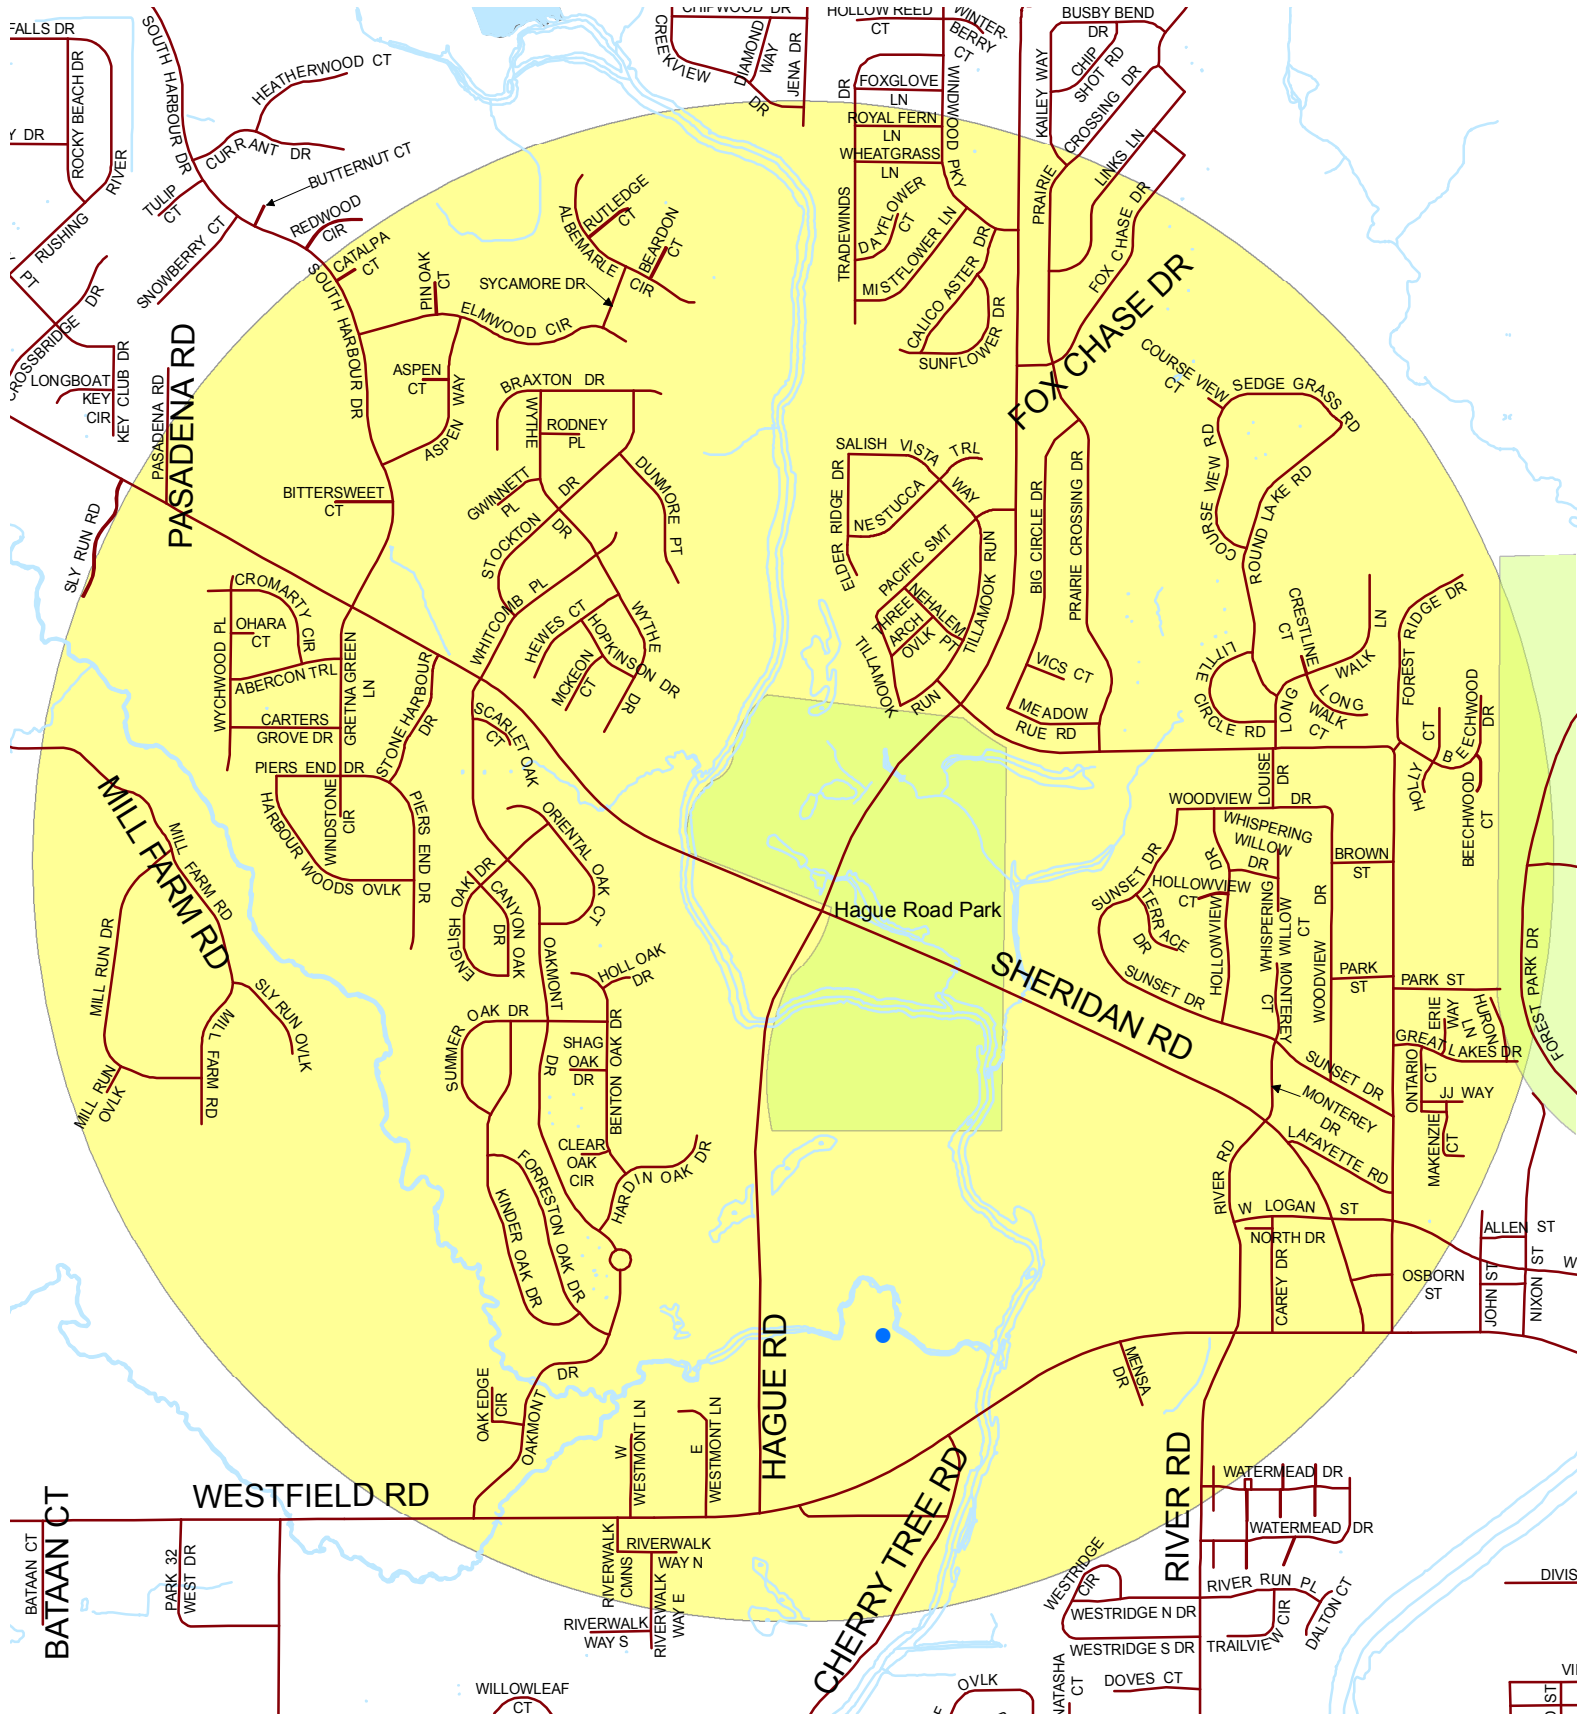

# Hague Road & SR 38 Spray Area

In the event of inclement weather (high winds or precipitation) individual routes will be rescheduled for the following business day.