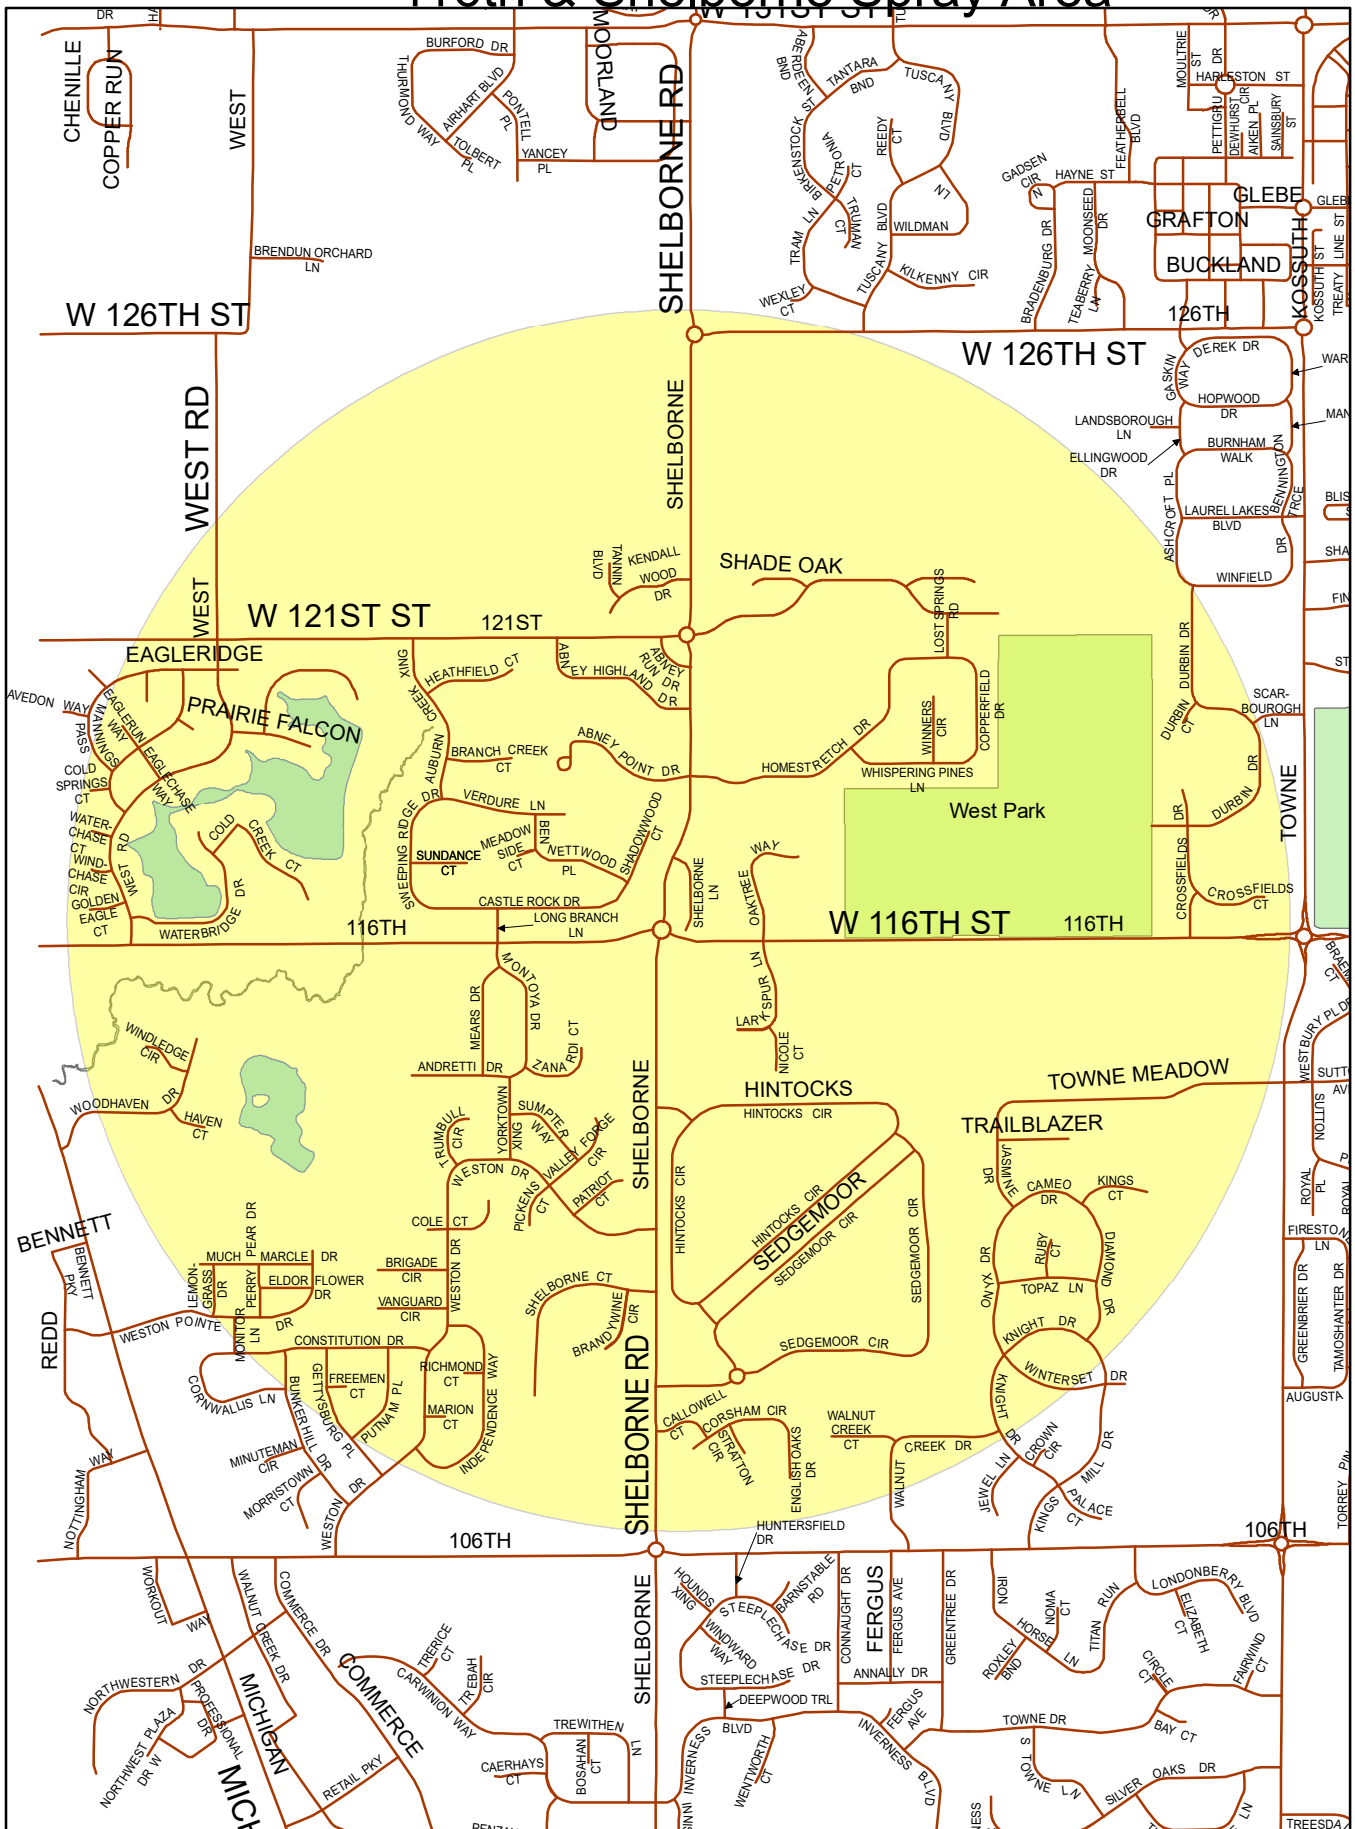

# 116th & Shelborne Spray Area

In the event of inclement weather (high winds or precipitation) individual routes will be rescheduled for the following business day.